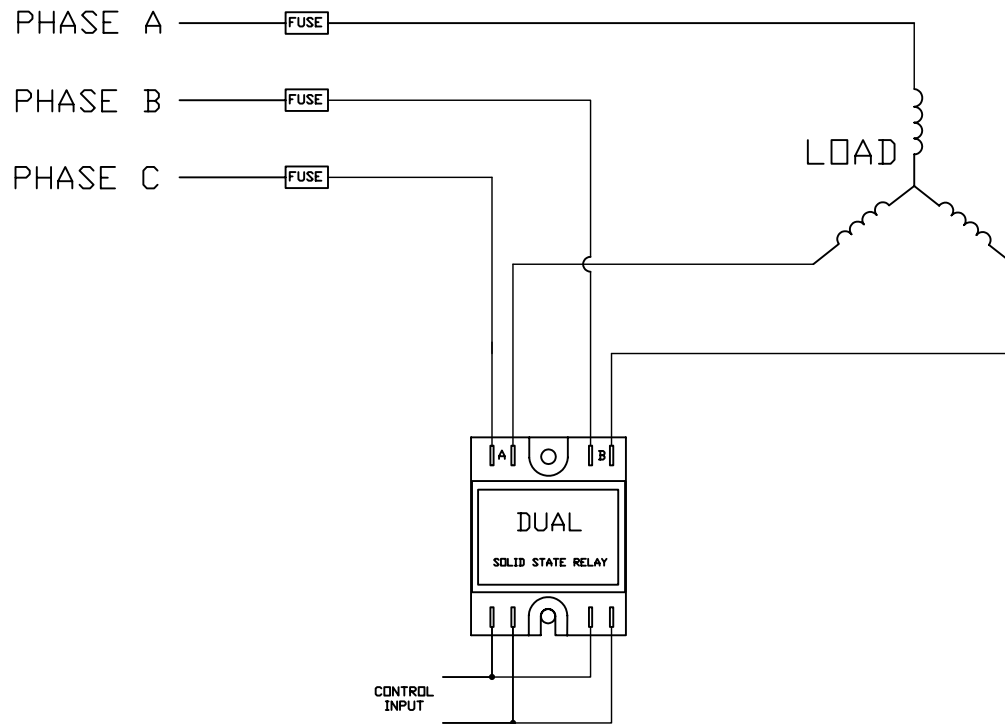

**H
B
CONTROLS**

H B CONTROLS 221 WEAVER ST
FALL RIVER MA 02720
508-676-7345

Notes:
WIRING DIAGRAM

DRAWN BY: JWP

SIZE
A

ASSY DWG:

PART NO.
SINGLE PHASE 2 POLE

REV
1

SCALE None

FILE:

SHEET 1 of 1

H B CONTROLS	H B CONTROLS 221 WEAVER ST FALL RIVER MA 02720 508-676-7345		
	Notes: WIRING DIAGRAM		
DRAWN BY: JWP	SIZE A	ASSY DWG:	PART NO. 3 PHASE, 2 POLE, DELTA
	SCALE None	FILE:	REV 1
			SHEET 1 of 1