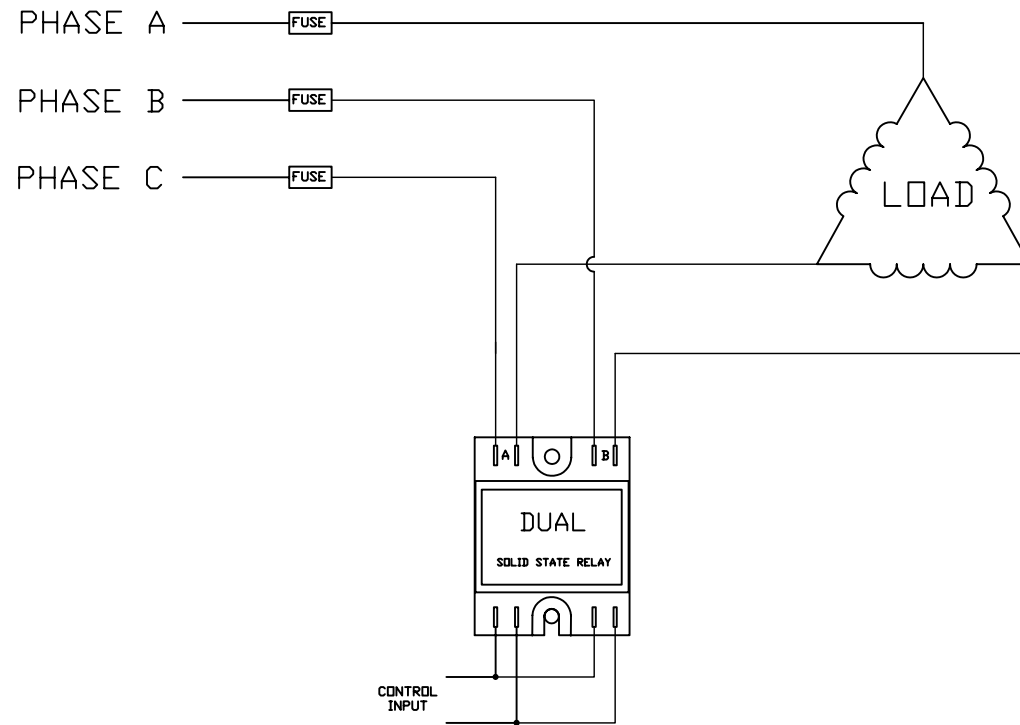

**H
B
CONTROLS**

H B CONTROLS 221 WEAVER ST
FALL RIVER MA 02720
508-676-7345

Notes:
WIRING DIAGRAM

DRAWN BY: JWP

SIZE
A

ASSY DWG:

PART NO.
SINGLE PHASE 2 POLE

REV
1

SCALE None

FILE:

SHEET 1 of 1

H B CONTROLS	H B CONTROLS 221 WEAVER ST FALL RIVER MA 02720 508-676-7345		
	Notes: WIRING DIAGRAM		
DRAWN BY: JWP	SIZE A	ASSY DWG:	PART NO. 3 PHASE, 2 POLE, DELTA
	SCALE None	FILE:	REV 1
			SHEET 1 of 1